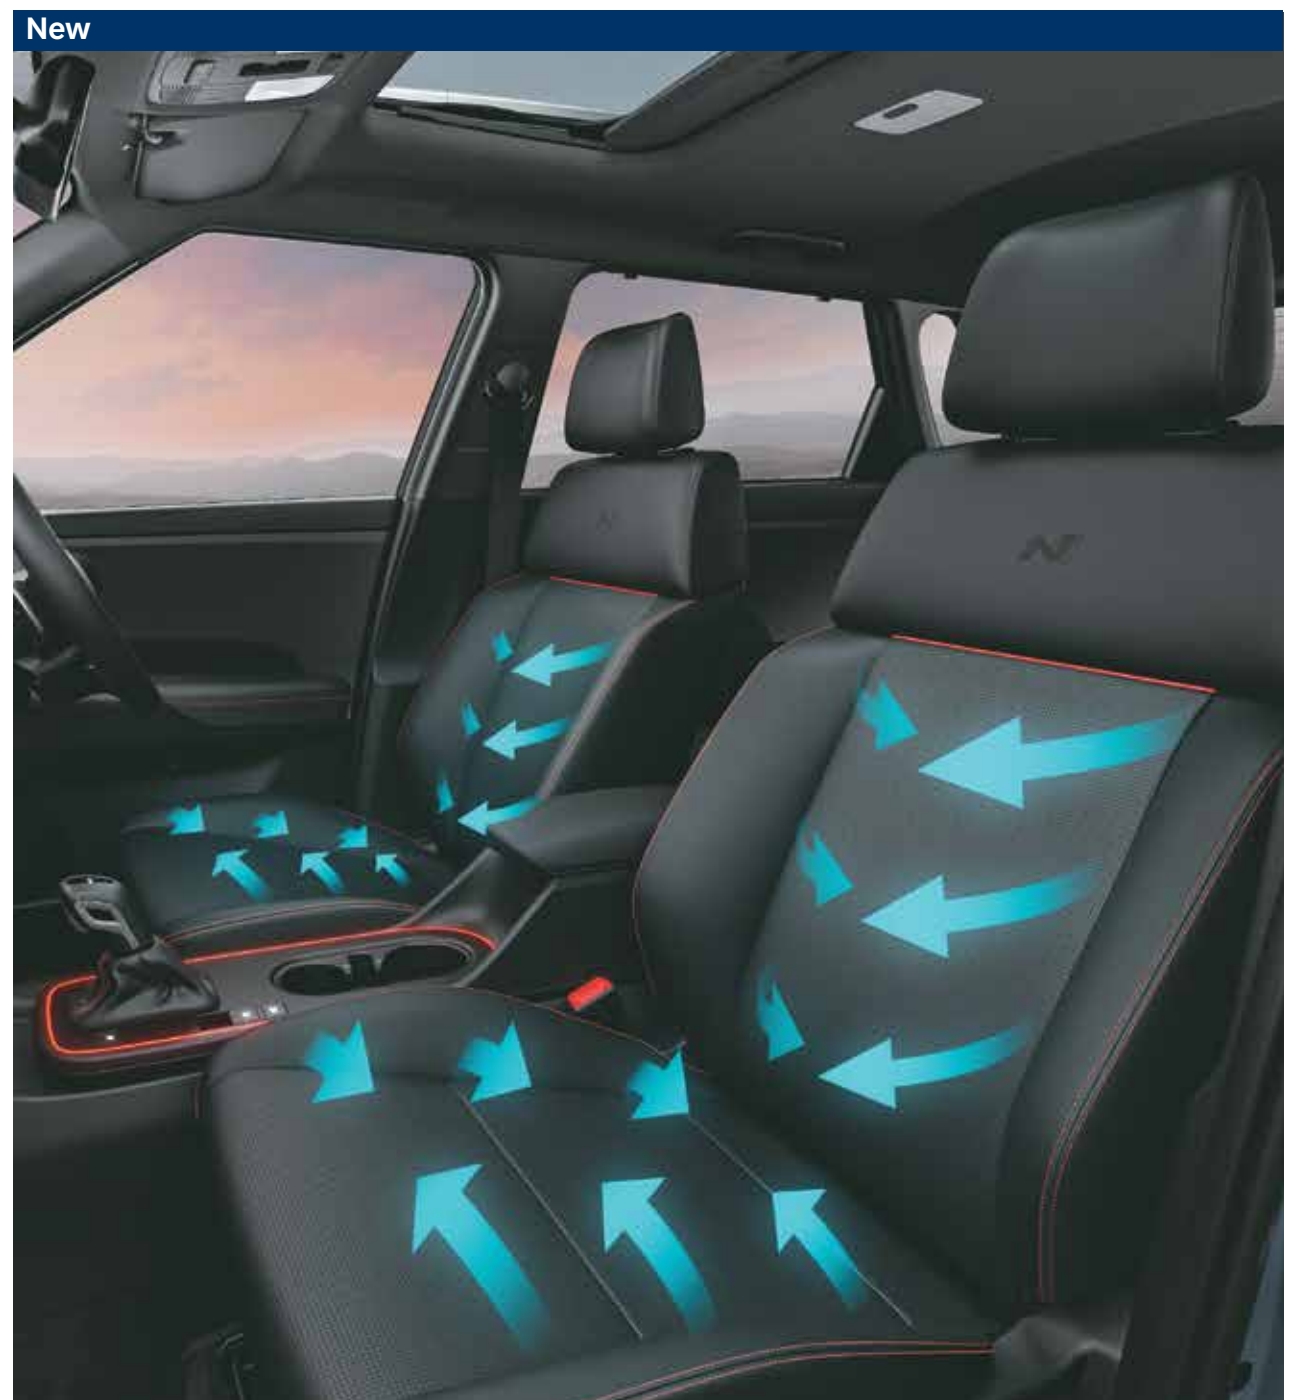

Comfort and convenience redefined.

Step inside the all-new Hyundai VENUE N Line, where convenience and innovation come together seamlessly. The spacious cabin invites relaxation, thanks to features like 2-step rear reclining seats and scooped front seat backrests, making every journey supremely comfortable. Passengers enjoy a calm, controlled environment with rear AC vents and rear window sunshade. Everyday practicality is redefined with glovebox cooling, a rear centre armrest equipped with cupholders and flexible 60:40 split rear seats. In this cabin, comfort is woven into every detail.

*As per VDA 215 method

Edgy outside, thoughtful inside.

The all-new Hyundai VENUE N Line transforms every ride into a dynamic comfort zone. Front row ventilated seats keep you cool, while the driver's seat adjusts effortlessly at your command. Advanced technology elevates the experience with a voice activated sunroof, seamless wireless charging and immersive Bose premium audio. Together, these features create a cabin designed to adapt to your mood and elevate every journey into pure indulgence.

Bose premium sound 8 speaker system

Front row ventilated seats

Surround view monitor (SVM)

Smart aroma diffuser

Other features: Voice enabled smart electric sunroof | Blind spot view monitor (BVM) | Electric 4-way driver seat | Wireless smartphone charger | Smart key with push button start | JioSaavan music streaming | More than 400 embedded voice recognition commands

The future is curved your way.

The ccNC (Connected Car Navigation Cockpit) on board transforms this SUV into a seamlessly connected driving experience, putting smart convenience and control at your fingertips.