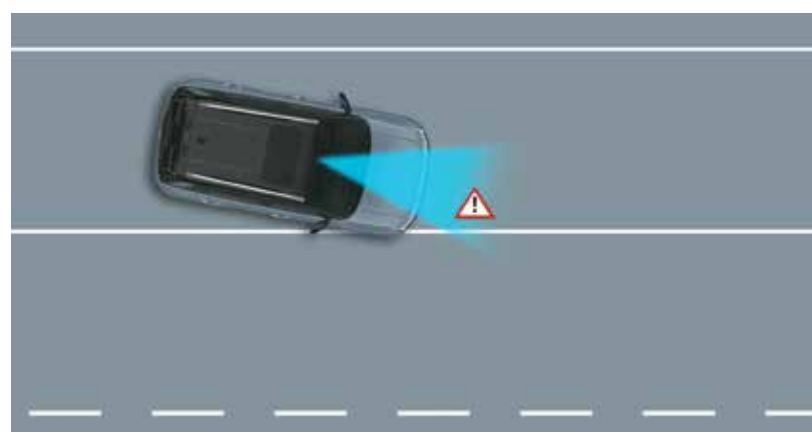

Lane Departure Warning (LDW)