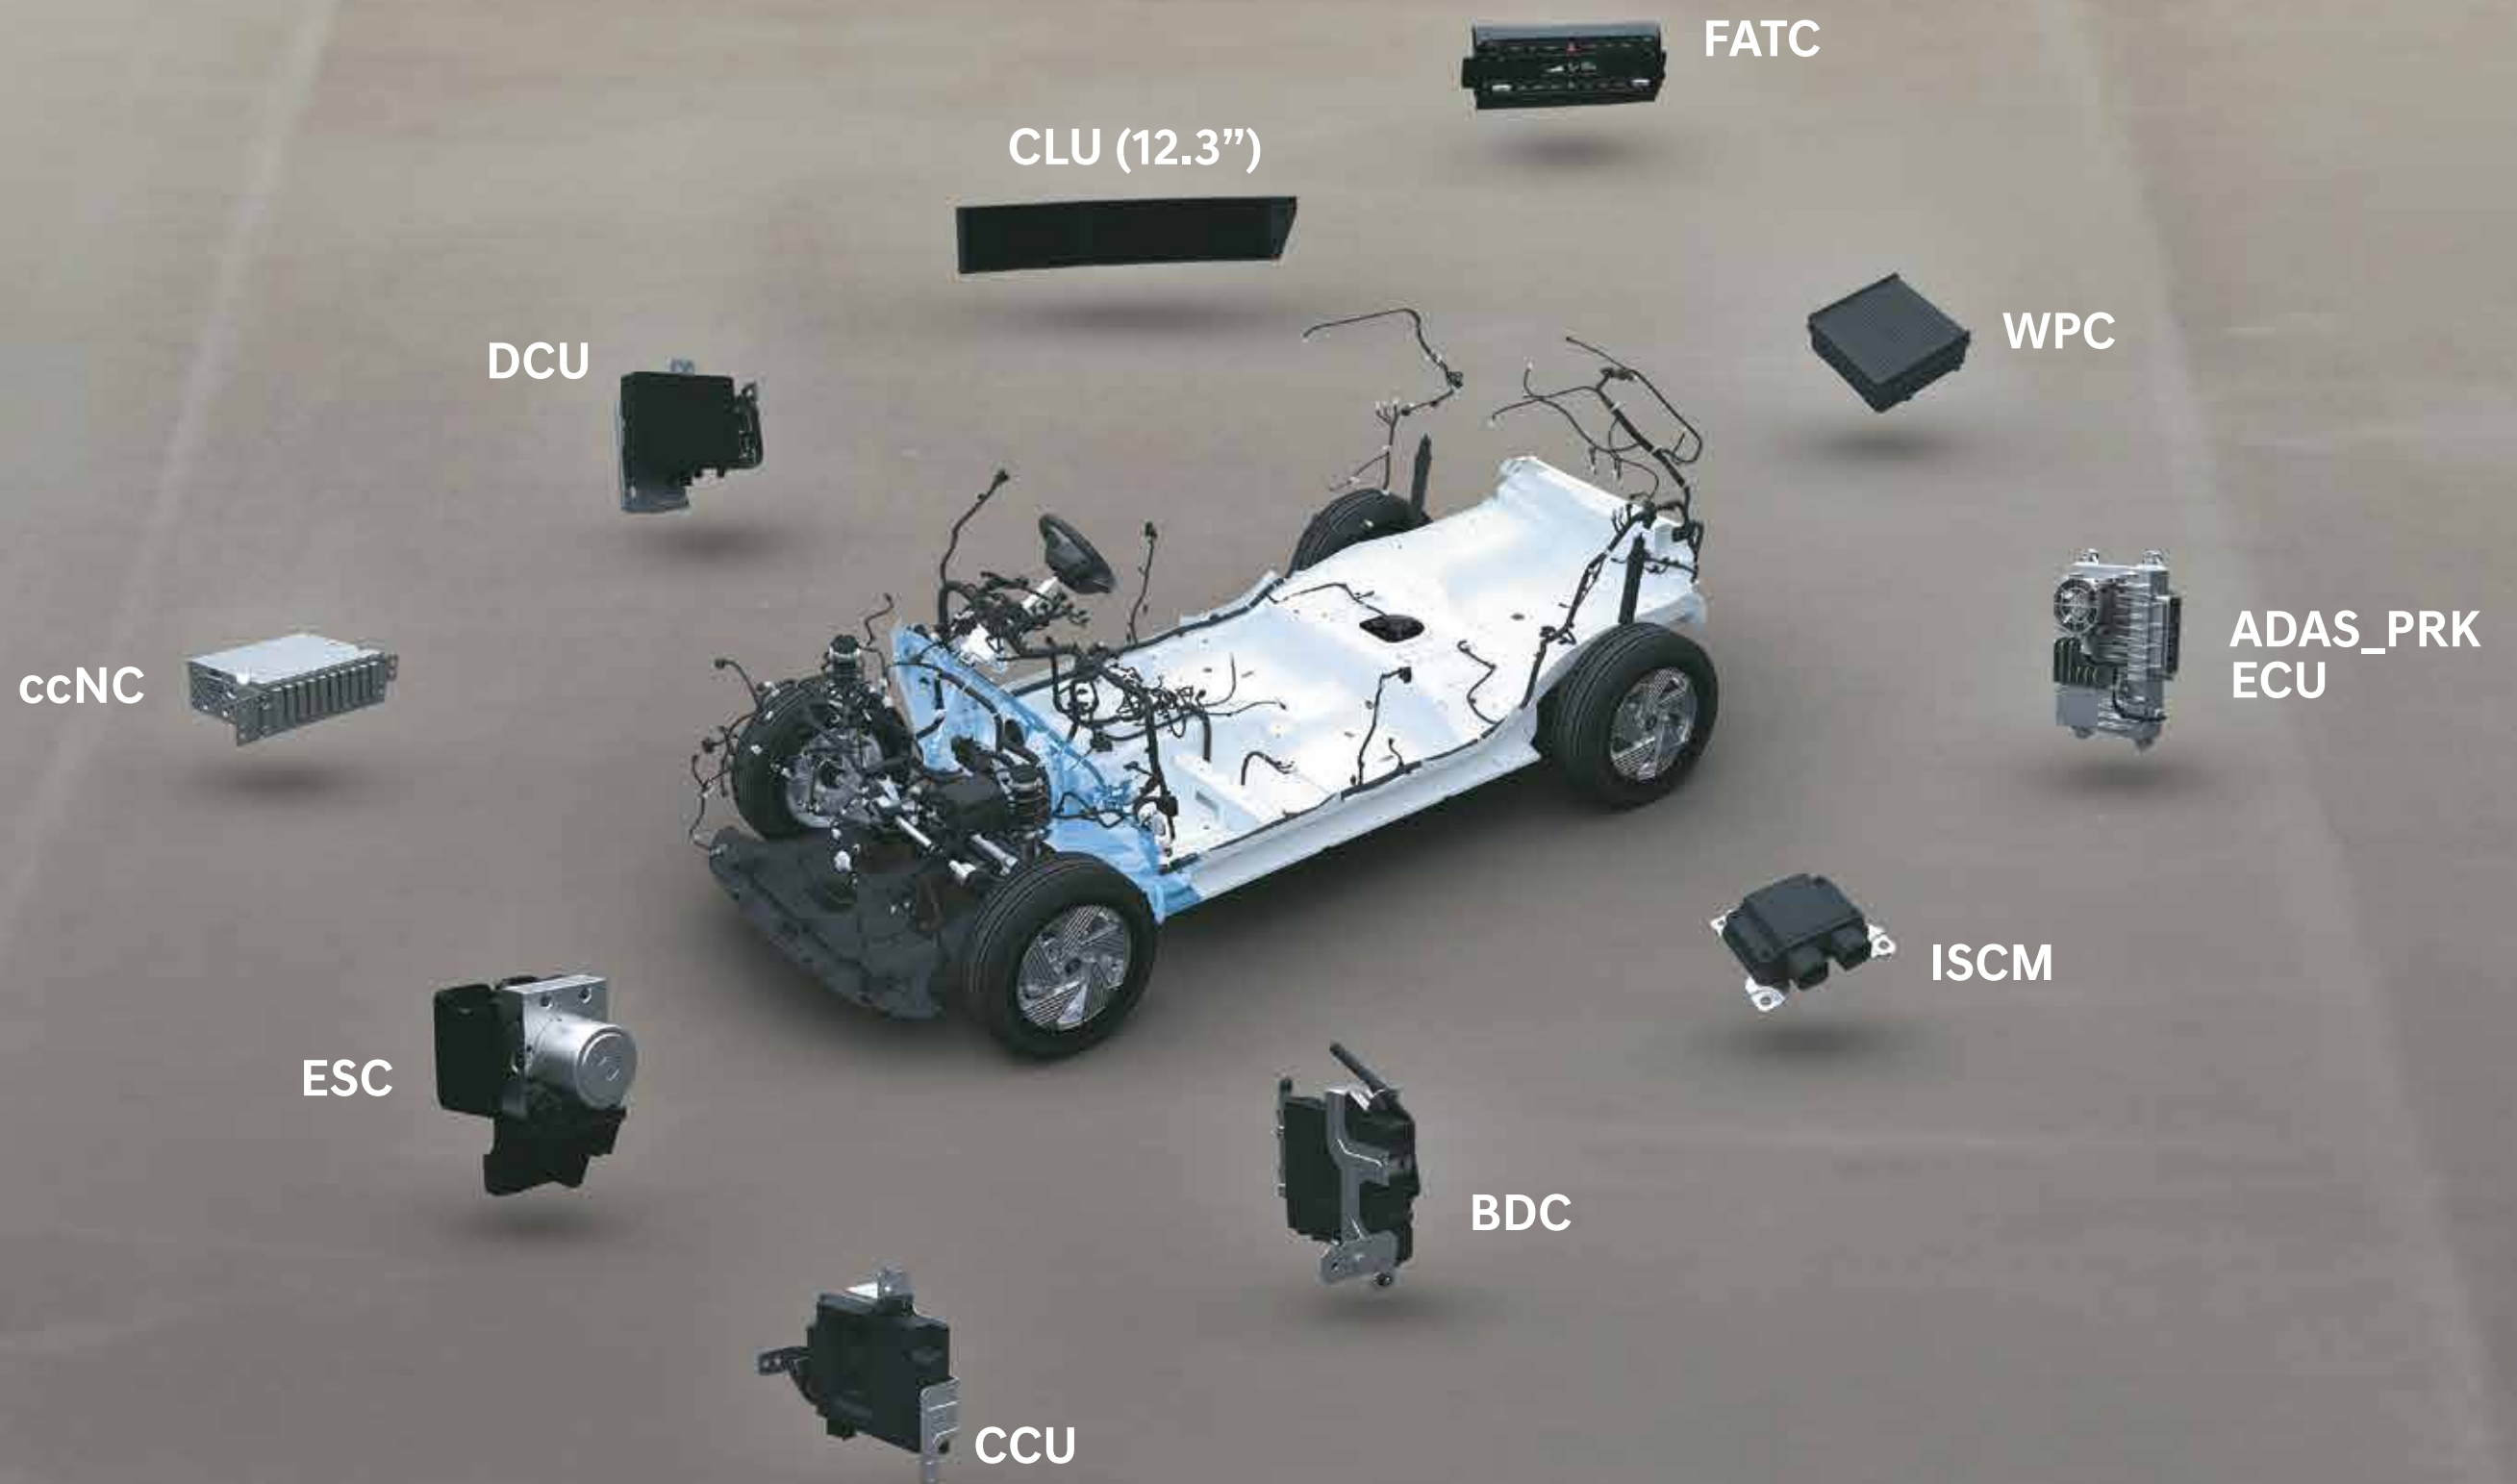

The future is curved your way.

The ccNC (Connected Car Navigation Cockpit) on board transforms this SUV into a seamlessly connected driving experience, putting smart convenience and control at your fingertips.

31.24 cm (12.3") Full digital display cluster

ADAS safety system

Wireless Android Auto and Apple CarPlay

Tyre pressure monitoring system (TPMS) - highline

Split screen

Turn by turn navigation

Designed for the connected era.

The all-new Hyundai VENUE N Line is built for a world where every second matters. With unique features like Over-the-Air (OTA) updates, even critical system-level updates can be delivered remotely. Now things like enhancing the SUV's performance or resolving other issues can be done at your convenience. In short, you have more time for adventures.

New | up to 20 vehicle controllers

DCU - Data Connectivity Unit | CLU - Cluster | FATC - Fully Automatic Temperature Control | WPC - Wireless Power Charger
ADAS_PRK ECU - Advanced Driver Assistance Systems Parking Electronic Control Unit | SCM - Integrated Safety Control Module
BDC - Body Domain Controller | CCU - Central Communication Unit | ESC - Electronic Stability Control
ccNC - Connected Car Navigation Cockpit