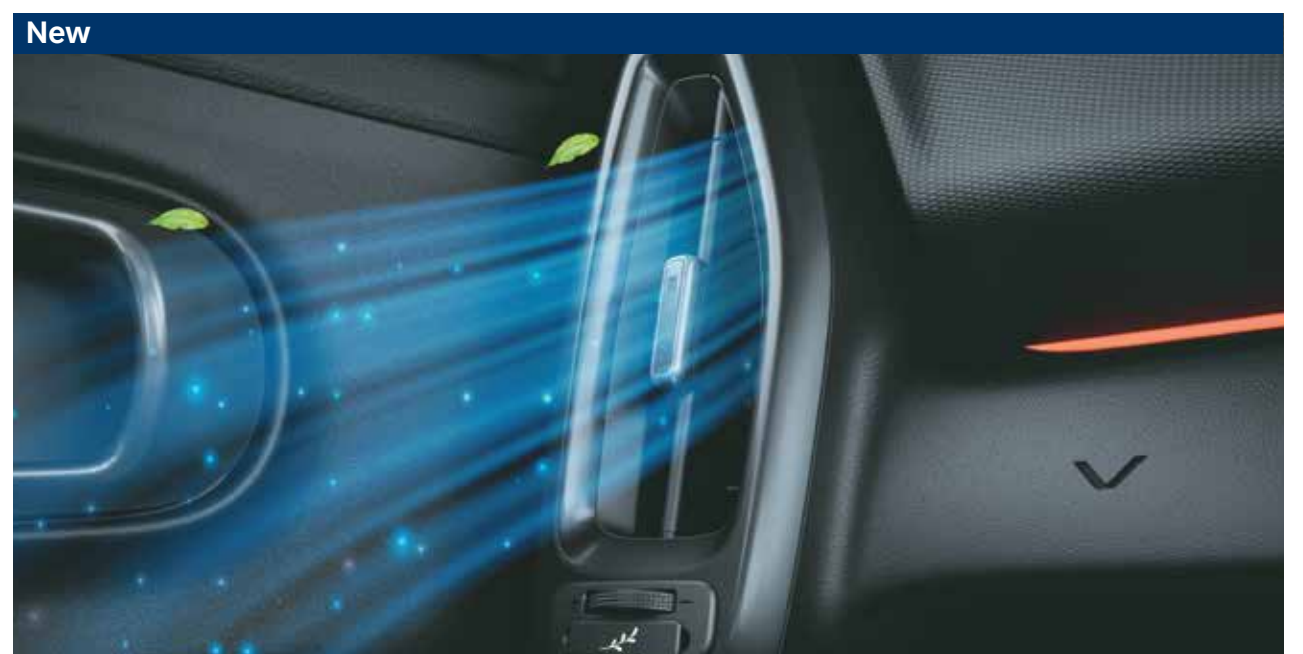

*As per VDA 215 method

Edgy outside, thoughtful inside.

The all-new Hyundai VENUE N Line transforms every ride into a dynamic comfort zone. Front row ventilated seats keep you cool, while the driver's seat adjusts effortlessly at your command. Advanced technology elevates the experience with a voice activated sunroof, seamless wireless charging and immersive Bose premium audio. Together, these features create a cabin designed to adapt to your mood and elevate every journey into pure indulgence.

Bose premium sound 8 speaker system

Front row ventilated seats

Surround view monitor (SVM)

Smart aroma diffuser

Other features: Voice enabled smart electric sunroof | Blind spot view monitor (BVM) | Electric 4-way driver seat | Wireless smartphone charger | Smart key with push button start | JioSaavan music streaming | More than 400 embedded voice recognition commands

The future is curved your way.

The ccNC (Connected Car Navigation Cockpit) on board transforms this SUV into a seamlessly connected driving experience, putting smart convenience and control at your fingertips.