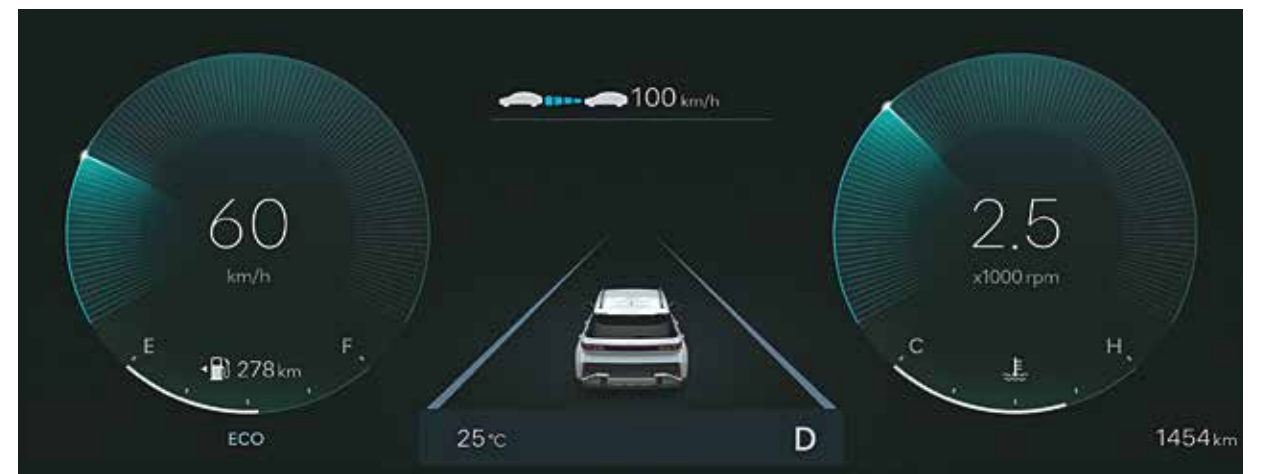

The future is curved your way.

The ccNC (Connected Car Navigation Cockpit) on board transforms this SUV into a seamlessly connected driving experience, putting smart convenience and control at your fingertips.

Dual 62.5 cm (12.3" + 12.3") curved panoramic display **New**

Accelerated by*

*31.24 cm (12.3") ccNC navigation system is accelerated by NVIDIA

31.24 cm (12.3") ccNC navigation system

Quick control screen

31.24 cm (12.3") Full digital display cluster

ADAS safety system

Wireless Android Auto and Apple CarPlay

Tyre pressure monitoring system (TPMS) - highline

Split screen

Turn by turn navigation

Designed for the connected era.